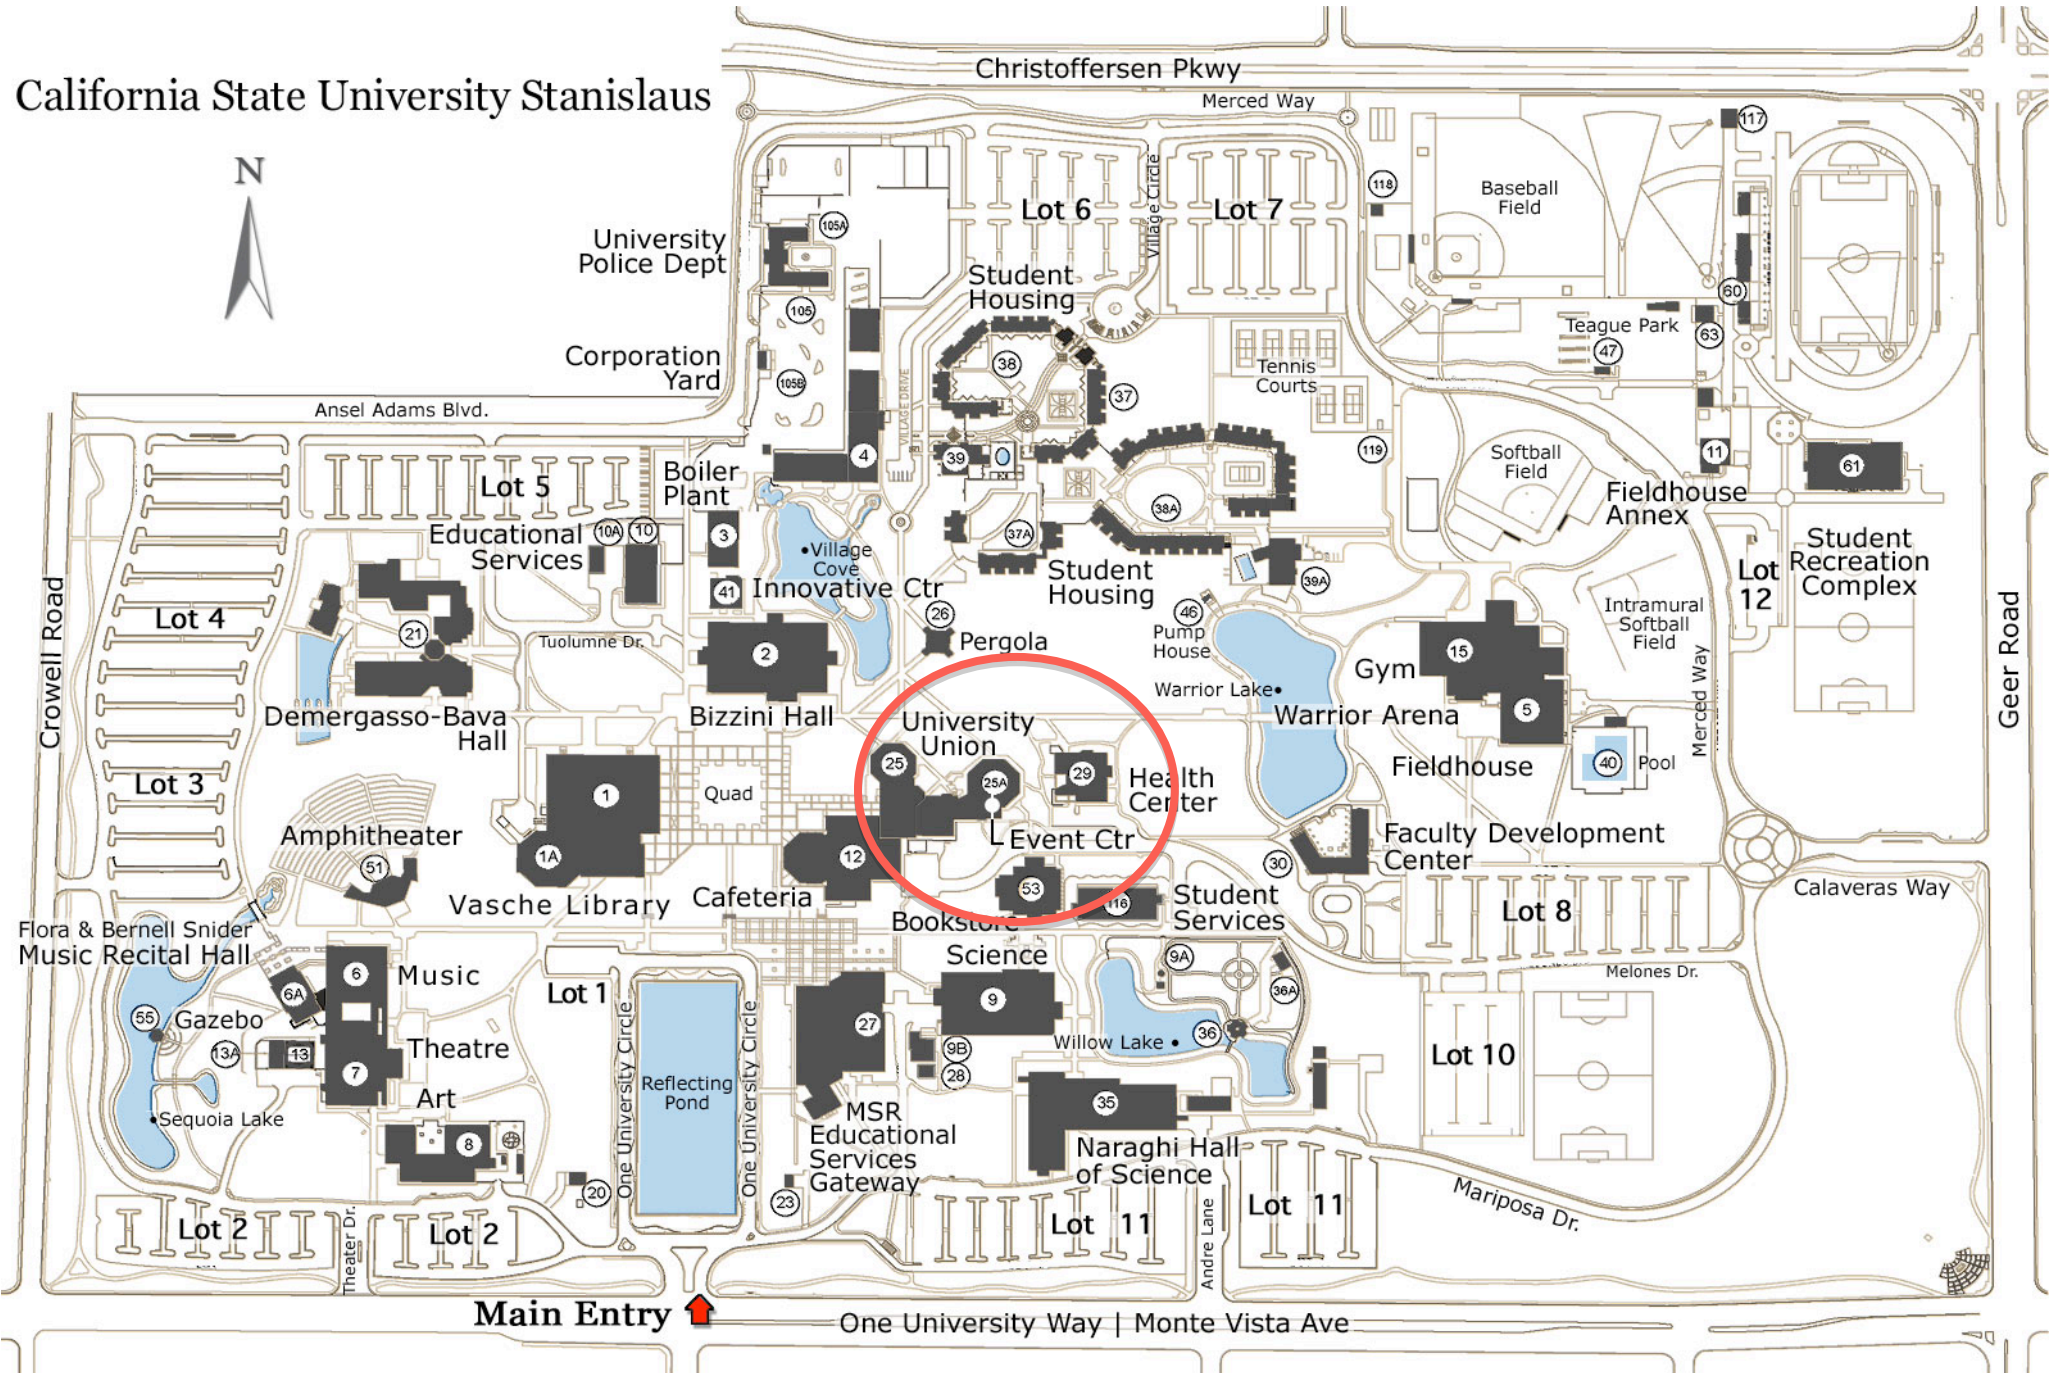

California State University Stanislaus

Main Entry ↑

One University Way | Monte Vista Ave